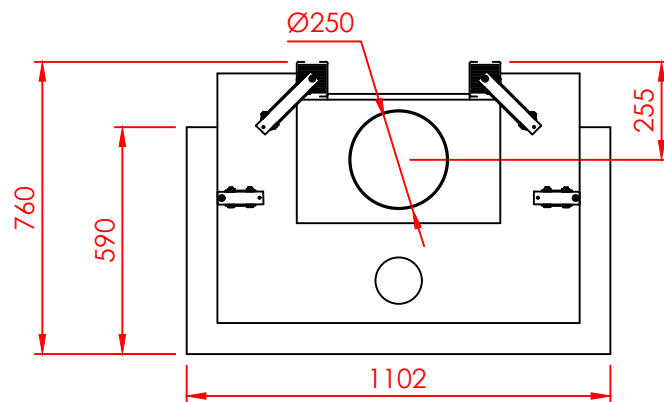

Top

Series:	Pi
Model:	Architectural
Type:	80x42
Specials:	STD, SparkNet

All dimensions in mm
General dimension tolerances up to 7mm
All illustrations and drawings are protected by copyright.
Exploitation or publication, even of individual details,
only with our permission.
Technical changes and errors reserved.

REGAL FIRE

Nea Redestos, Thermi, 57001
Thessaloniki GREECE
t: +30 2310 461386 f: +30 2310 461493
e: info@regal.com.gr
www.tzakiaregal.gr | www.regal.com.gr