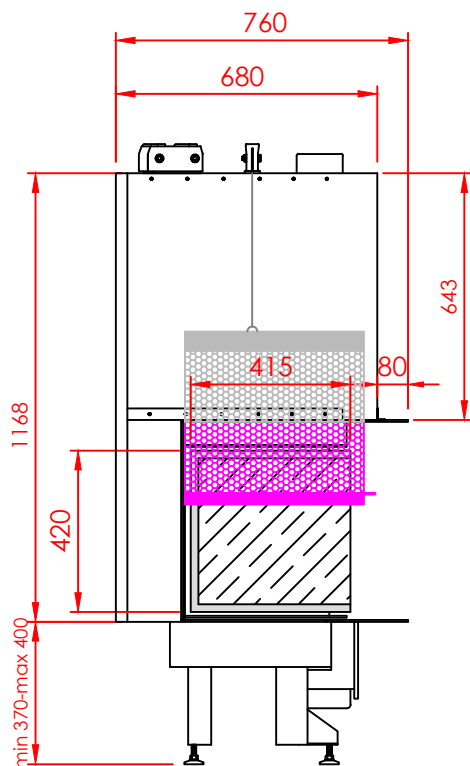

Side

Series:	Pi
Model:	Architectural
Type:	80x42
Specials:	STD, SparkNet

All dimensions in mm
General dimension tolerances up to 7mm
All illustrations and drawings are protected by copyright.
Exploitation or publication, even of individual details,
only with our permission.
Technical changes and errors reserved.

REGAL FIRE

Nea Redestos, Thermi, 57001
Thessaloniki GREECE
t: +30 2310 461386 f: +30 2310 461493
e: info@regal.com.gr
www.tzakiaregal.gr | www.regal.com.gr