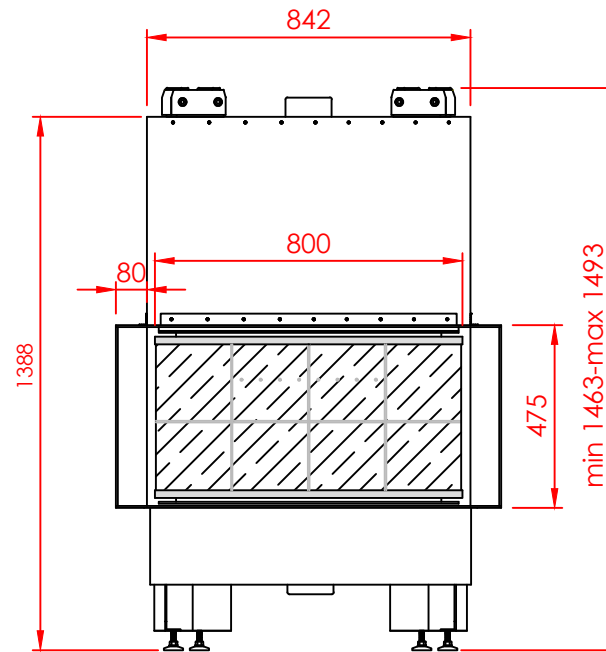

Top

Side

Front

Series:	Pi
Model:	Architectural
Type:	80x42
Specials:	STD

All dimensions in mm
 General dimension tolerances up to 7mm
 All illustrations and drawings are protected by copyright.
 Exploitation or publication, even of individual details,
 only with our permission.
 Technical changes and errors reserved.

All dimensions in mm
 General dimension tolerances up to 7mm
 All illustrations and drawings are protected by copyright.
 Exploitation or publication, even of individual details,
 only with our permission.
 Technical changes and errors reserved.