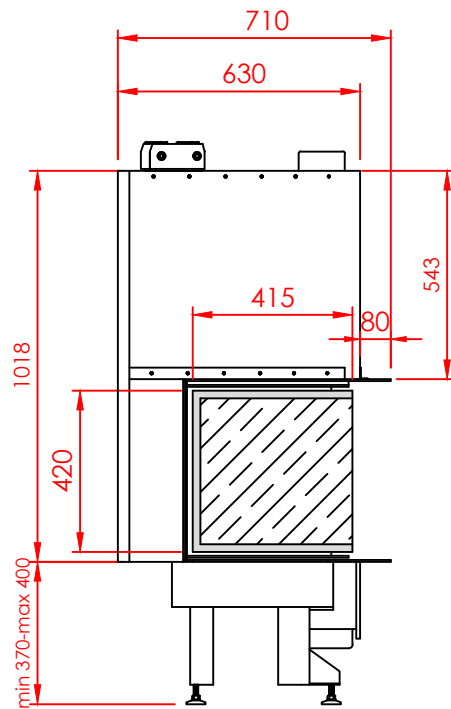

Top

Side

Front

Series:	Pi
Model:	Architectural
Type:	80x42
Specials:	STD

All dimensions in mm
 General dimension tolerances up to 7mm
 All illustrations and drawings are protected by copyright.
 Exploitation or publication, even of individual details,
 only with our permission.
 Technical changes and errors reserved.

All dimensions in mm
 General dimension tolerances up to 7mm
 All illustrations and drawings are protected by copyright.
 Exploitation or publication, even of individual details,
 only with our permission.
 Technical changes and errors reserved.