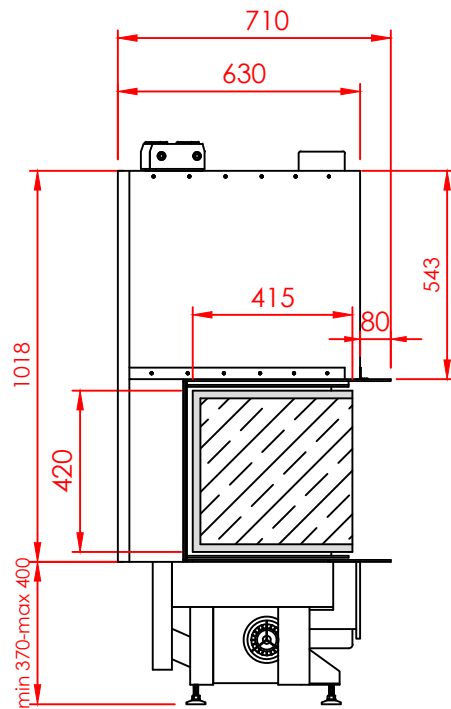

Side

Series:	Pi
Model:	Architectural
Type:	80x42
Specials:	AERO

All dimensions in mm
General dimension tolerances up to 7mm
All illustrations and drawings are protected by copyright.
Exploitation or publication, even of individual details,
only with our permission.
Technical changes and errors reserved.

REGAL FIRE

Nea Redestos, Thermi, 57001
Thessaloniki GREECE
t: +30 2310 461386 f: +30 2310 461493
e: info@regal.com.gr
www.tzakiaregal.gr | www.regal.com.gr