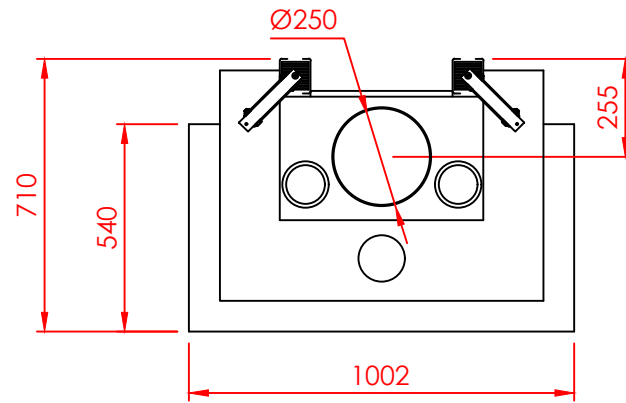

Top

Series:	Pi
Model:	Architectural
Type:	80x42
Specials:	AERO

All dimensions in mm
General dimension tolerances up to 7mm
All illustrations and drawings are protected by copyright.
Exploitation or publication, even of individual details,
only with our permission.
Technical changes and errors reserved.

REGAL FIRE

Nea Redestos, Thermi, 57001
Thessaloniki GREECE
t: +30 2310 461386 f: +30 2310 461493
e: info@regal.com.gr
www.tzakiaregal.gr | www.regal.com.gr