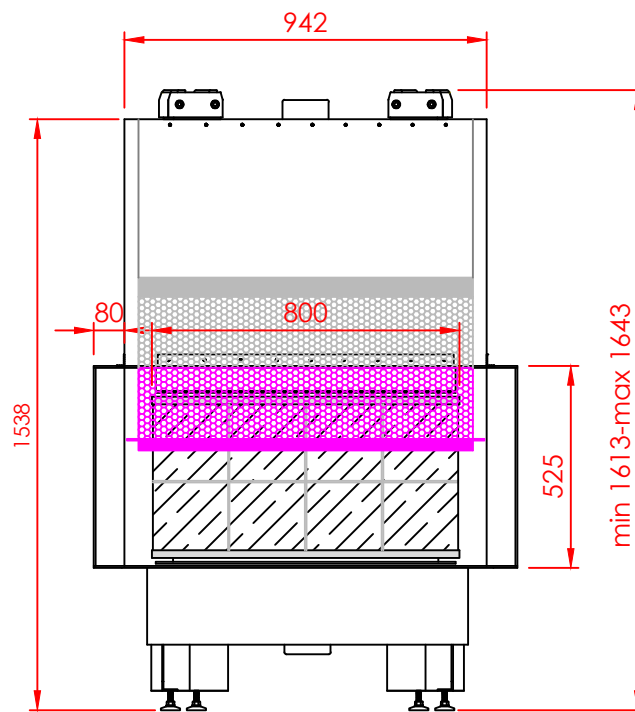

Front

Series:	Pi
Model:	Architectural
Type:	80x42
Specials:	STD, SparkNet

All dimensions in mm
General dimension tolerances up to 7mm
All illustrations and drawings are protected by copyright.
Exploitation or publication, even of individual details,
only with our permission.
Technical changes and errors reserved.

REGAL FIRE

Nea Redestos, Thermi, 57001
Thessaloniki GREECE
t: +30 2310 461386 f: +30 2310 461493
e: info@regal.com.gr
www.tzakiaregal.gr | www.regal.com.gr